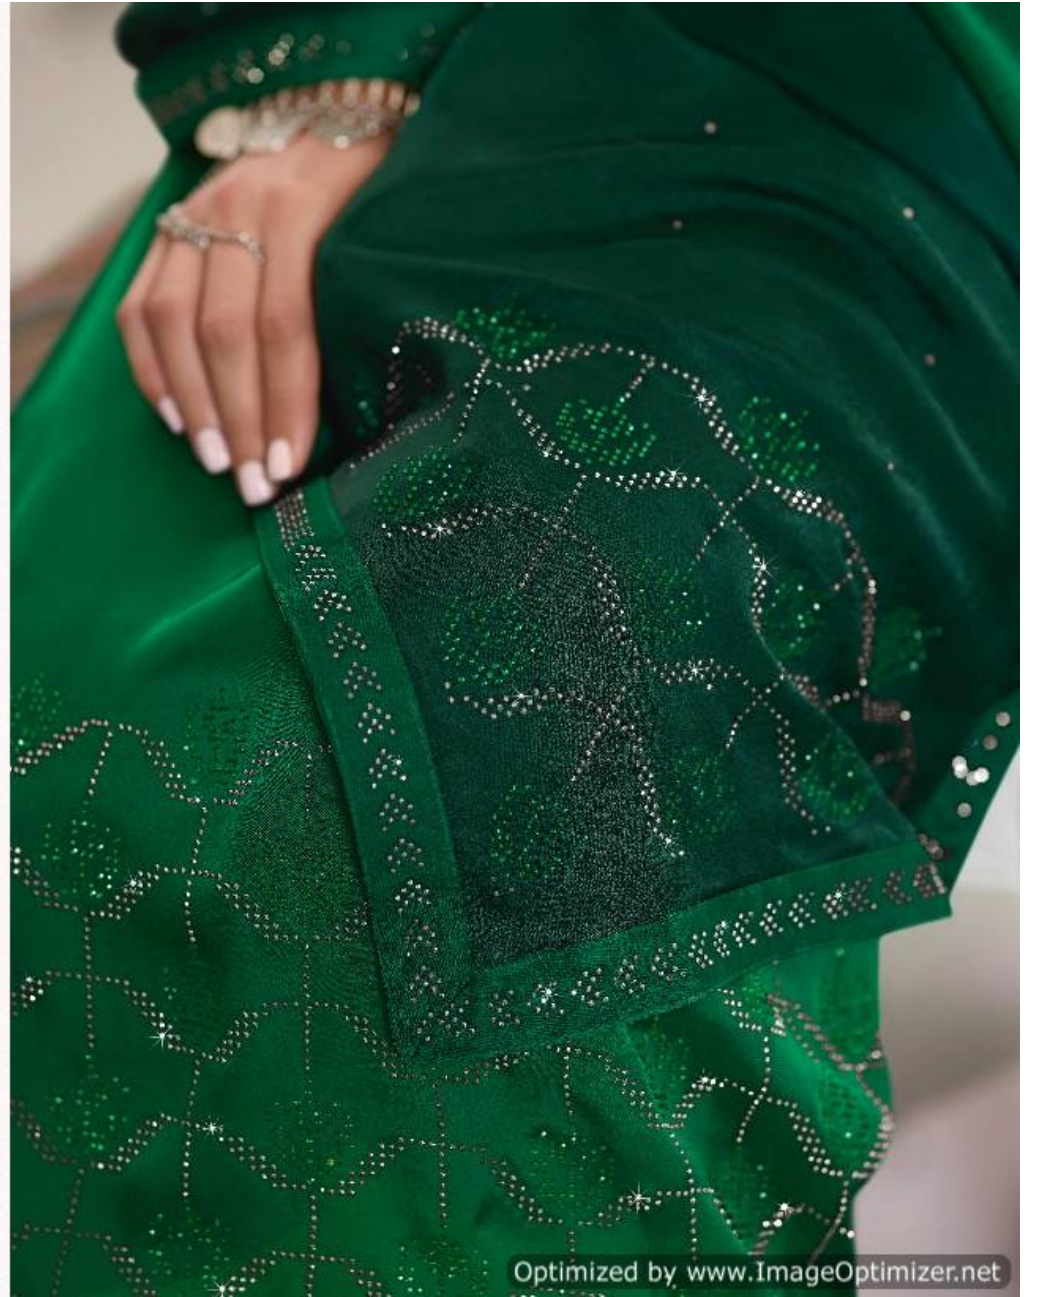

Optimized by www.ImageOptimizer.net