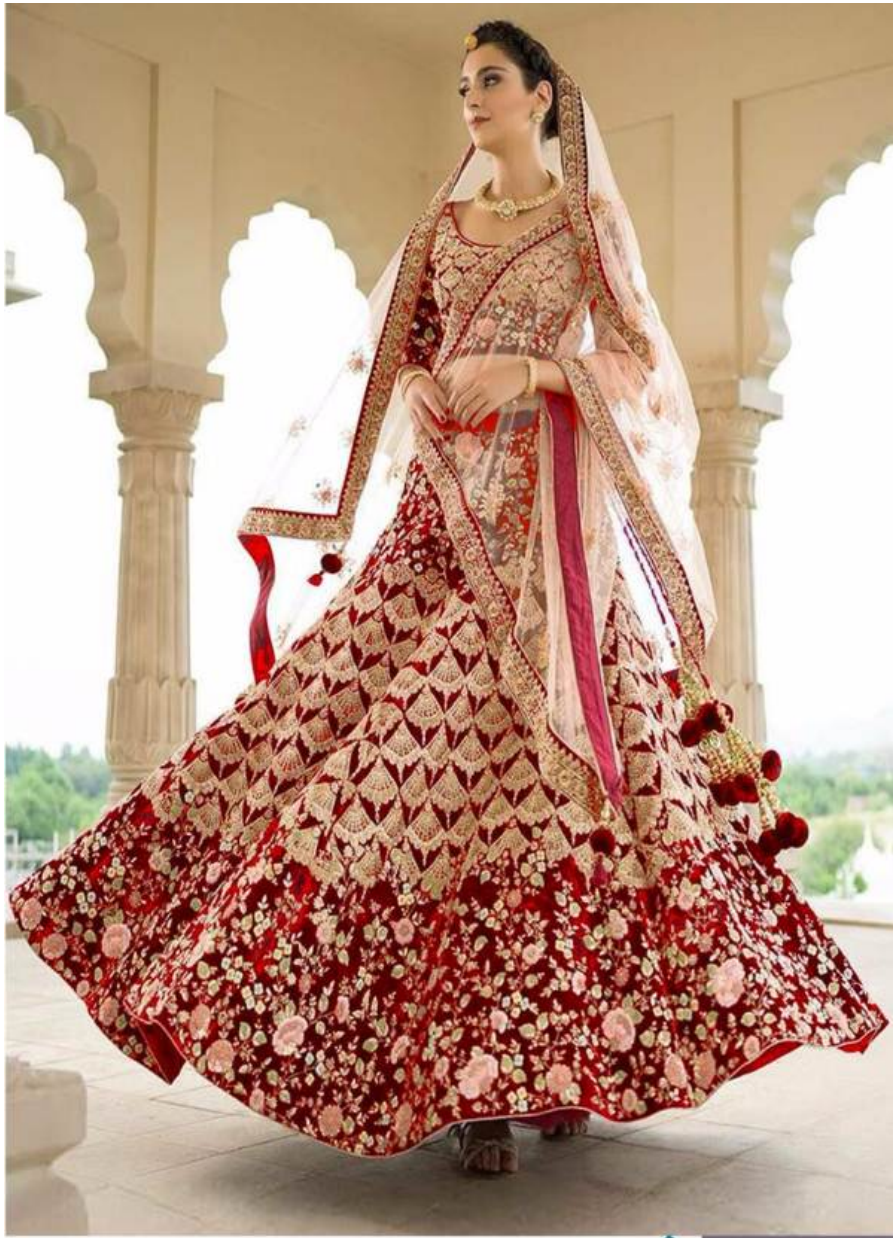

 SN-123

THIS IMAGE IS FOR REFERENCE PUR Optimized by www.ImageOptimizer.net

D.NO	PRICE	FABRIC	INNER	BLOUSE
SN-117	3350	NET+9000VELVET	SATIN	BANGLORI SILK
SN-123	3075	NET+SILK	SATIN	BANGLORI SILK
SN-124	3850	NET+9000VELVET	SATIN	BANGLORI SILK
SN-128	3150	TAPETA SILK+9000VELVET	SATIN	BANGLORI SILK
SN-131	2950	NET+TAPETA SILK	SATIN	BANGLORI SILK

 SN-124

THIS IMAGE IS FOR REFERENCE PURPOSE ONLY. Optimized by www.ImageOptimizer.net

 SN-117

THIS IMAGE IS FOR REFERENCE PURPOSE ONLY

SN-131

THIS IMAGE IS FOR REFERENCE PURPOSE ONLY

 SN-128

THIS IMAGE IS FOR REFERENCE PURPOSE ONLY