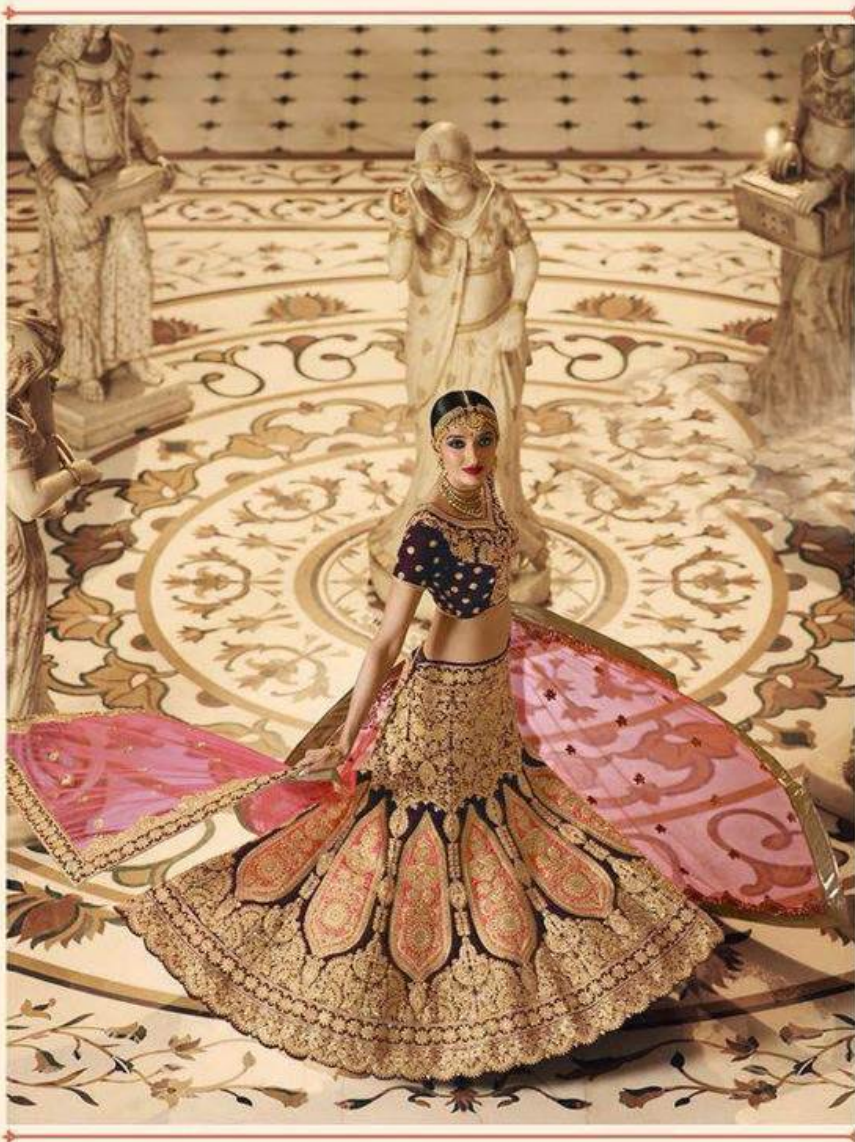

 SN-123

THIS IMAGE IS FOR REFERENCE PUR Optimized by www.ImageOptimizer.net

D.NO	PRICE	FABRIC	INNER	BLOUSE
SN-117	3350	NET+9000VELVET	SATIN	BANGLORI SILK
SN-123	3075	NET+SILK	SATIN	BANGLORI SILK
SN-124	3850	NET+9000VELVET	SATIN	BANGLORI SILK
SN-128	3150	TAPETA SILK+9000VELVET	SATIN	BANGLORI SILK
SN-131	2950	NET+TAPETA SILK	SATIN	BANGLORI SILK