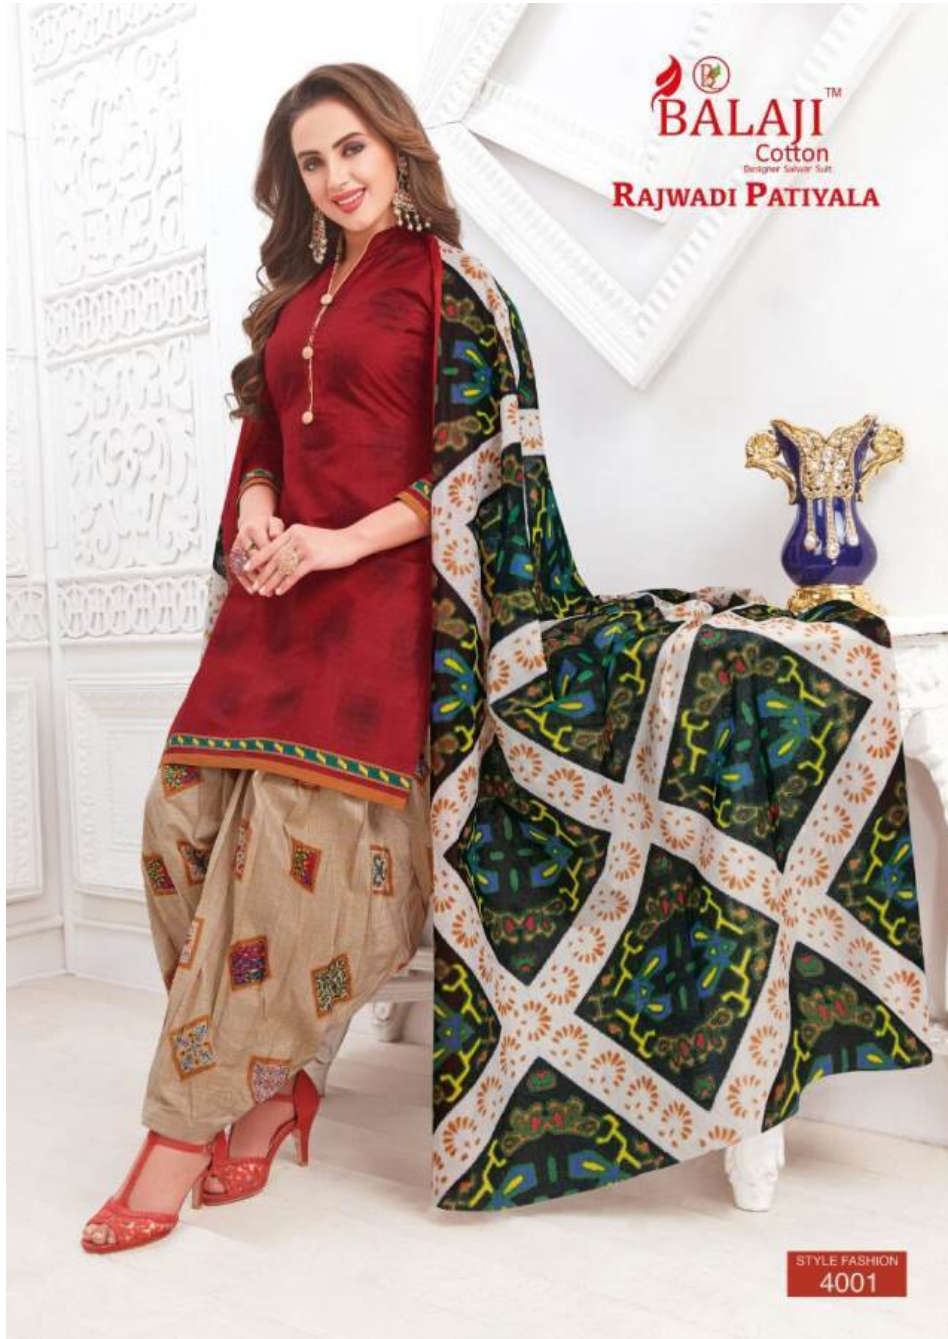

BALAJI^{TM}
Cotton
Designer Saree Suit
RAJWADI PATIYALA

STYLE FASHION
4001