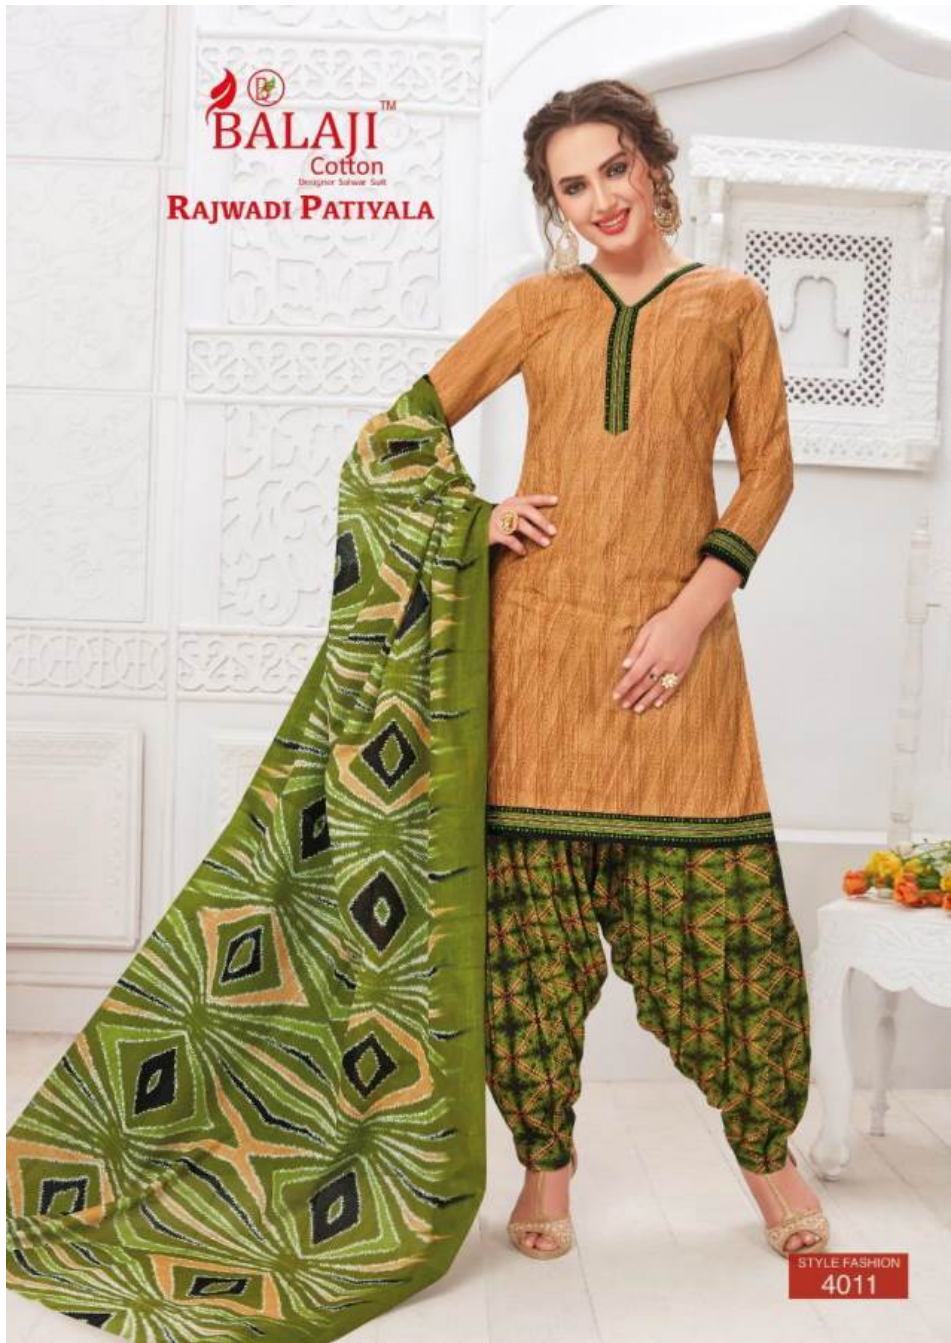

  
**BALAJI**  
cotton

**RAJWADI PATIYALA**

MR. PUNE 4001

**BALAJI**<sup>TM</sup>  
Cotton  
Designer Sarees & Suits  
**RAJWADI PATIYALA**

STYLE FASHION  
4005

**BALAJI**<sup>TM</sup>  
Cotton  
Designer Sarees

**RAJWADI PATIYALA**

STYLE FASHION  
4007

  
**BALAJI**<sup>TM</sup>  
Cotton  
Designer Salwar Suit  
**RAJWADI PATIYALA**

STYLE FASHION  
4011

**BALAJI**<sup>TM</sup>  
Cotton  
Designer Sarees & More  
**RAJWADI PATIYALA**