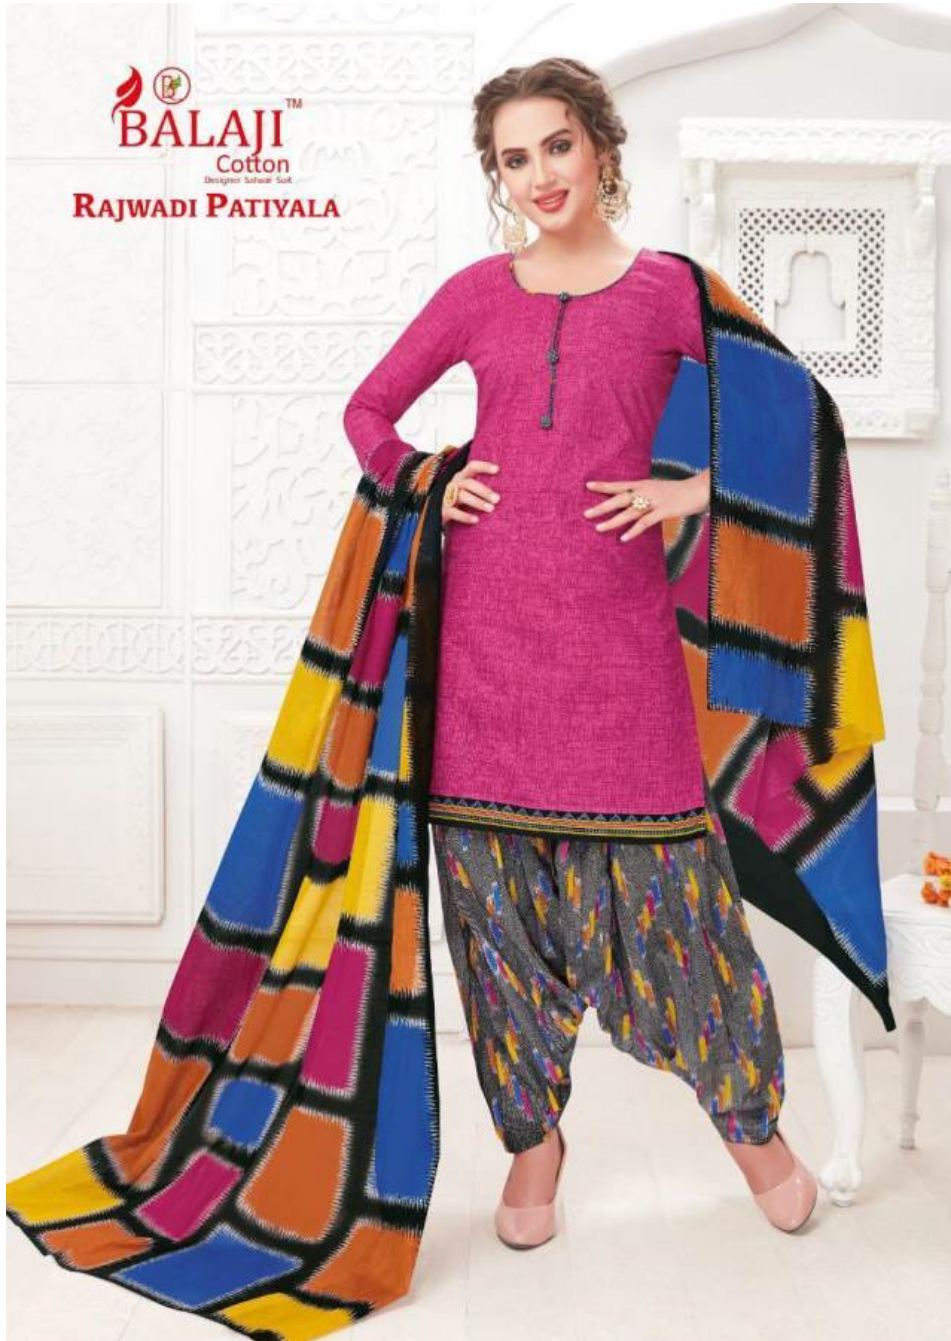

  
**BALAJI**  
cotton

**RAJWADI PATIYALA**

MR. PUNE 4001

**BALAJI**<sup>TM</sup>  
Cotton  
Designer Sarees & Suits  
**RAJWADI PATIYALA**

STYLE FASHION  
4005

**BALAJI**<sup>TM</sup>  
Cotton  
Designer Sarees

**RAJWADI PATIYALA**

STYLE FASHION  
4007

  
**BALAJI**<sup>TM</sup>  
Cotton  
Designer Salwar Suit  
**RAJWADI PATIYALA**

STYLE FASHION  
4011

**BALAJI**<sup>TM</sup>  
Cotton  
Designer Sarees & More  
**RAJWADI PATIYALA**

STYLE FASHION  
4012

4001

4002

4003

4004

4005

4006

4007