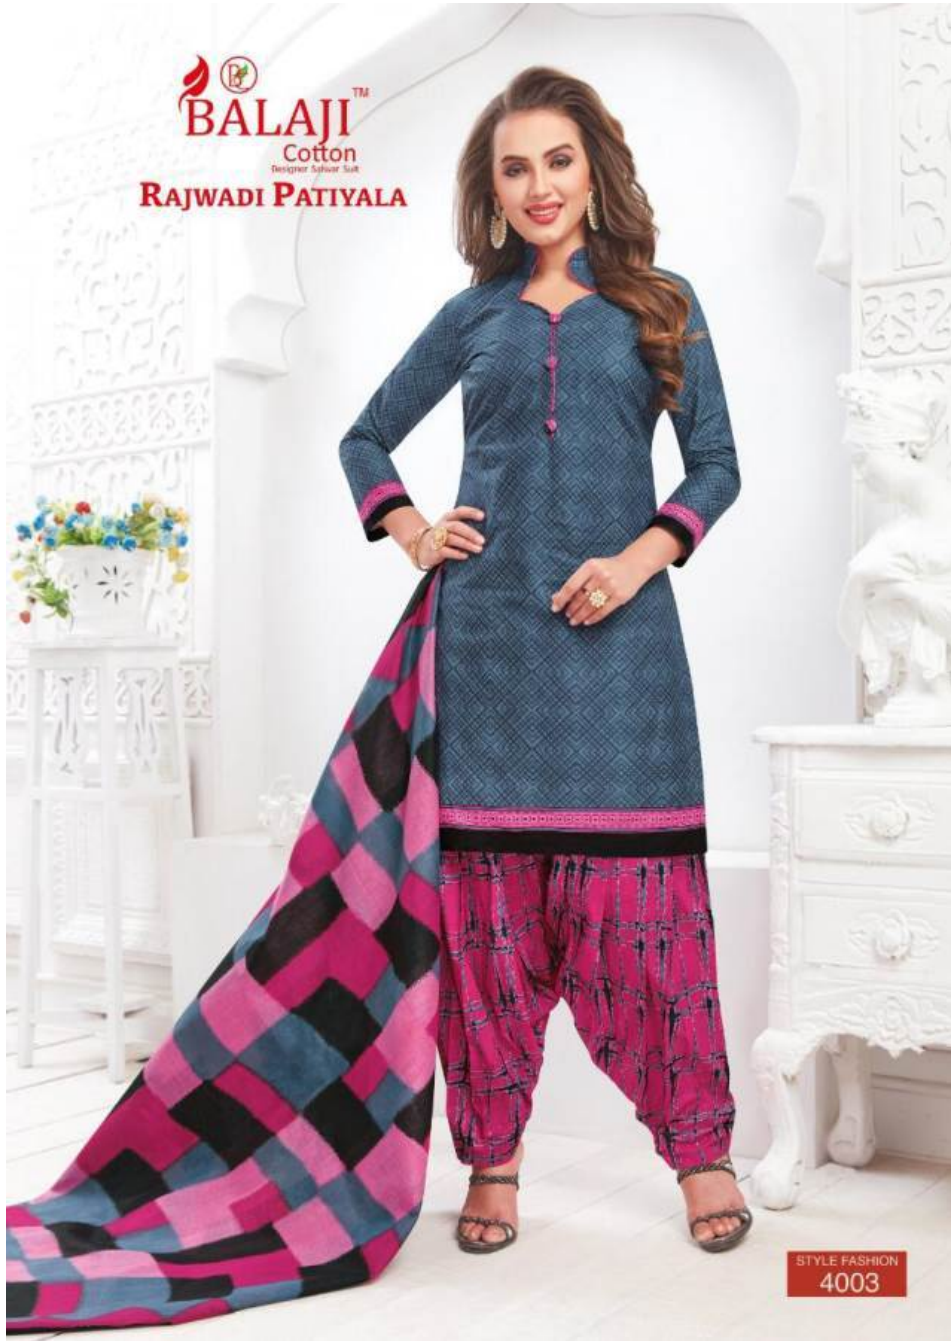

BALAJI^{TM}
Cotton
Designer Saree Suit
RAJWADI PATIYALA

STYLE FASHION
4003