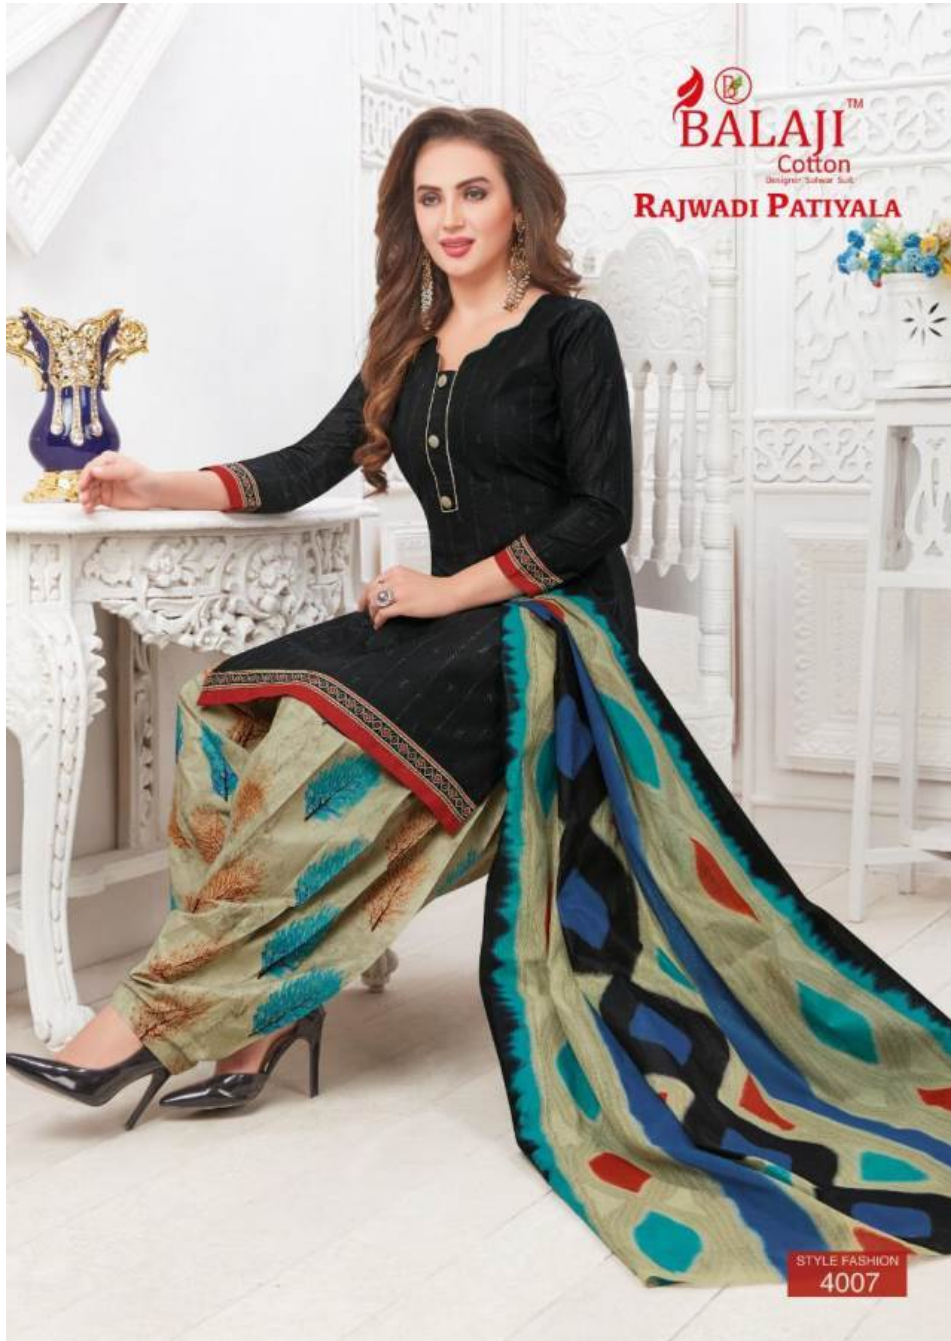

  
**BALAJI**  
cotton

**RAJWADI PATIYALA**

MR. PUNE 4001

**BALAJI**<sup>TM</sup>  
Cotton  
Designer Sarees & Suits  
**RAJWADI PATIYALA**

STYLE FASHION  
4005

**BALAJI**<sup>TM</sup>  
Cotton  
Designer Sarees

**RAJWADI PATIYALA**

STYLE FASHION  
4007

  
**BALAJI**<sup>TM</sup>  
Cotton  
Designer Salwar Suit  
**RAJWADI PATIYALA**

STYLE FASHION  
4011

**BALAJI**<sup>TM</sup>  
Cotton  
Designer Sarees & More  
**RAJWADI PATIYALA**